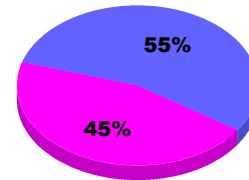

Gender Comparison 2012-2013

Jul/Aug/Sep

Legend: Male (Cyan), Female (Magenta)